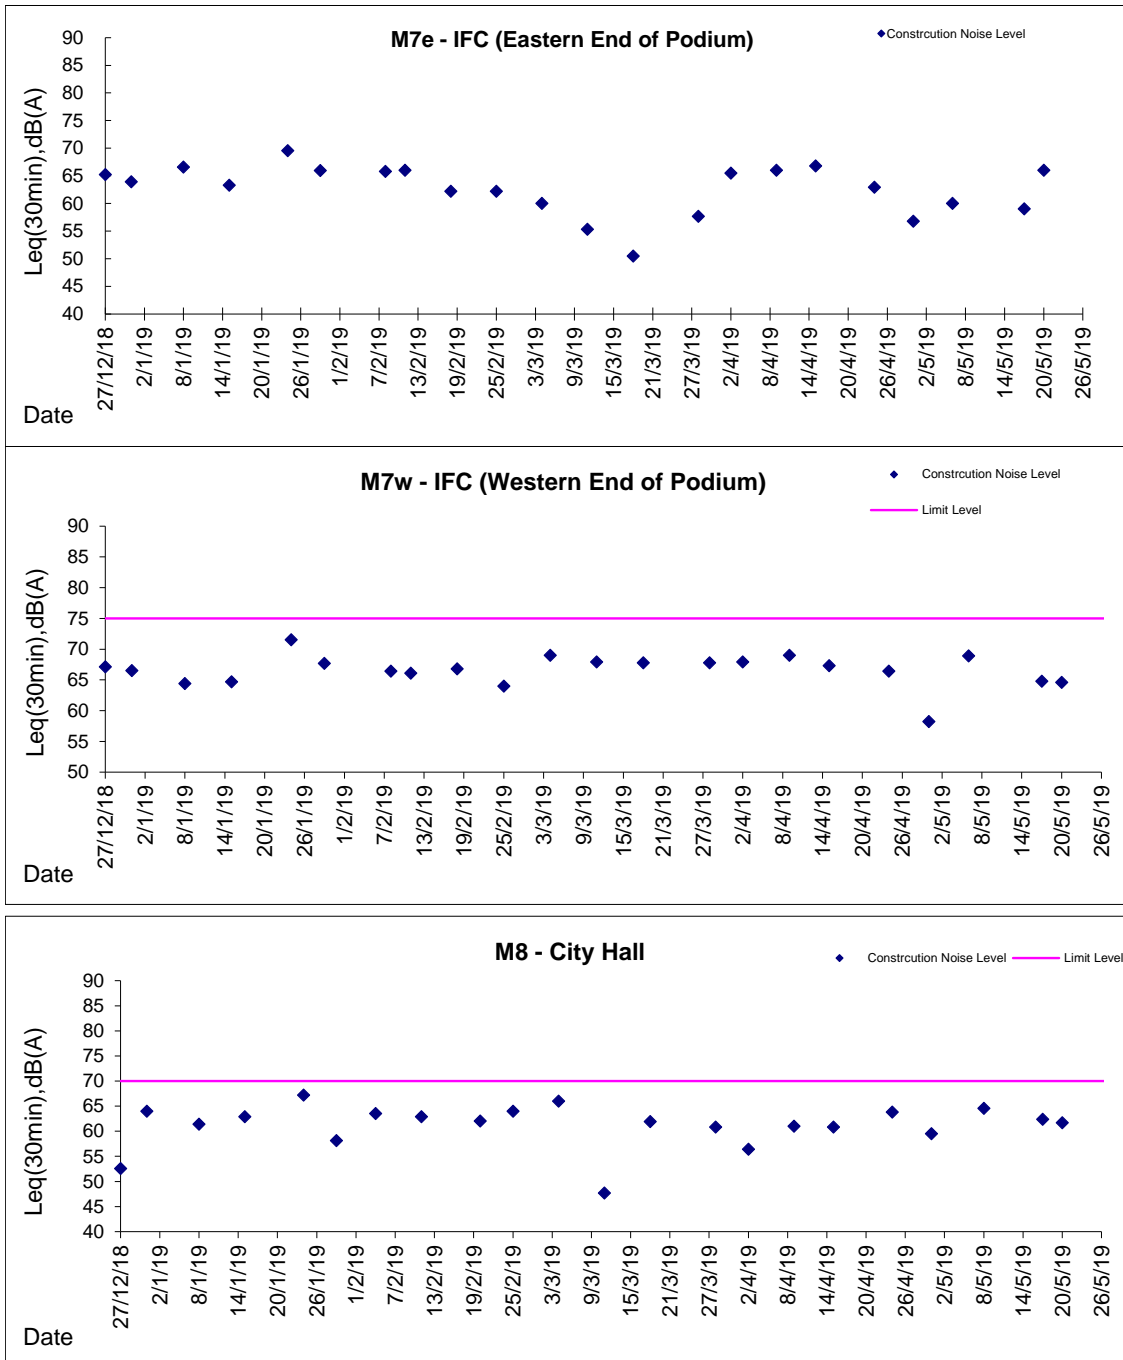

**Graphic Presentation of Noise Monitoring Result**

**Day Time (0700 - 1900hrs on normal weekdays)**

**Graphic Presentation of Noise Monitoring Result**  
**Day Time (0700 - 1900hrs on normal weekdays)**

**Graphic Presentation of Noise Monitoring Result**

**Day Time (0700 - 1900hrs on normal weekdays)**

\* Remark: M7e - IFC (Eastern End of Podium) is a reference monitoring station