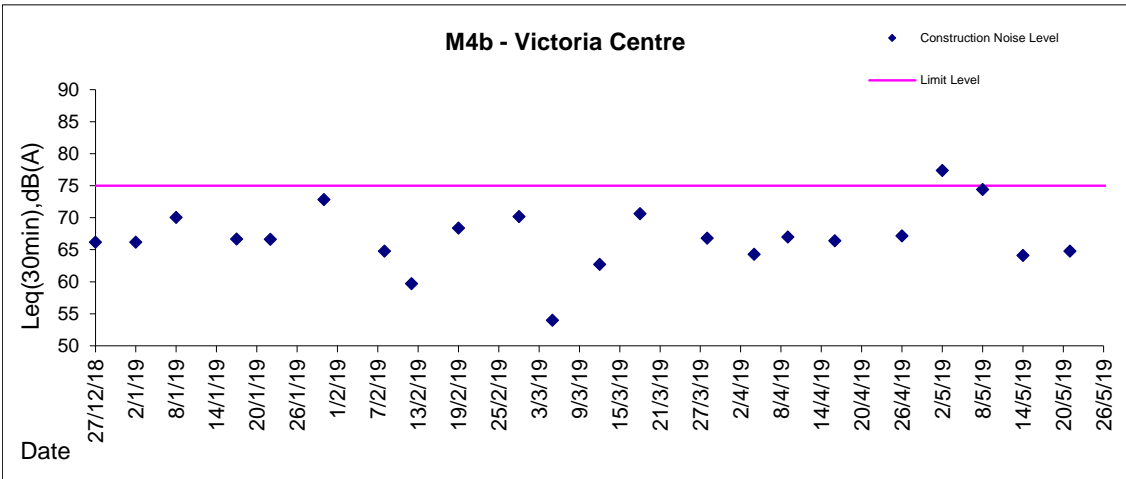

**Graphic Presentation of Noise Monitoring Result**

**Day Time (0700 - 1900hrs on normal weekdays)**

**Graphic Presentation of Noise Monitoring Result**  
**Day Time (0700 - 1900hrs on normal weekdays)**

**Graphic Presentation of Noise Monitoring Result**

**Day Time (0700 - 1900hrs on normal weekdays)**

\* Remark: M7e - IFC (Eastern End of Podium) is a reference monitoring station