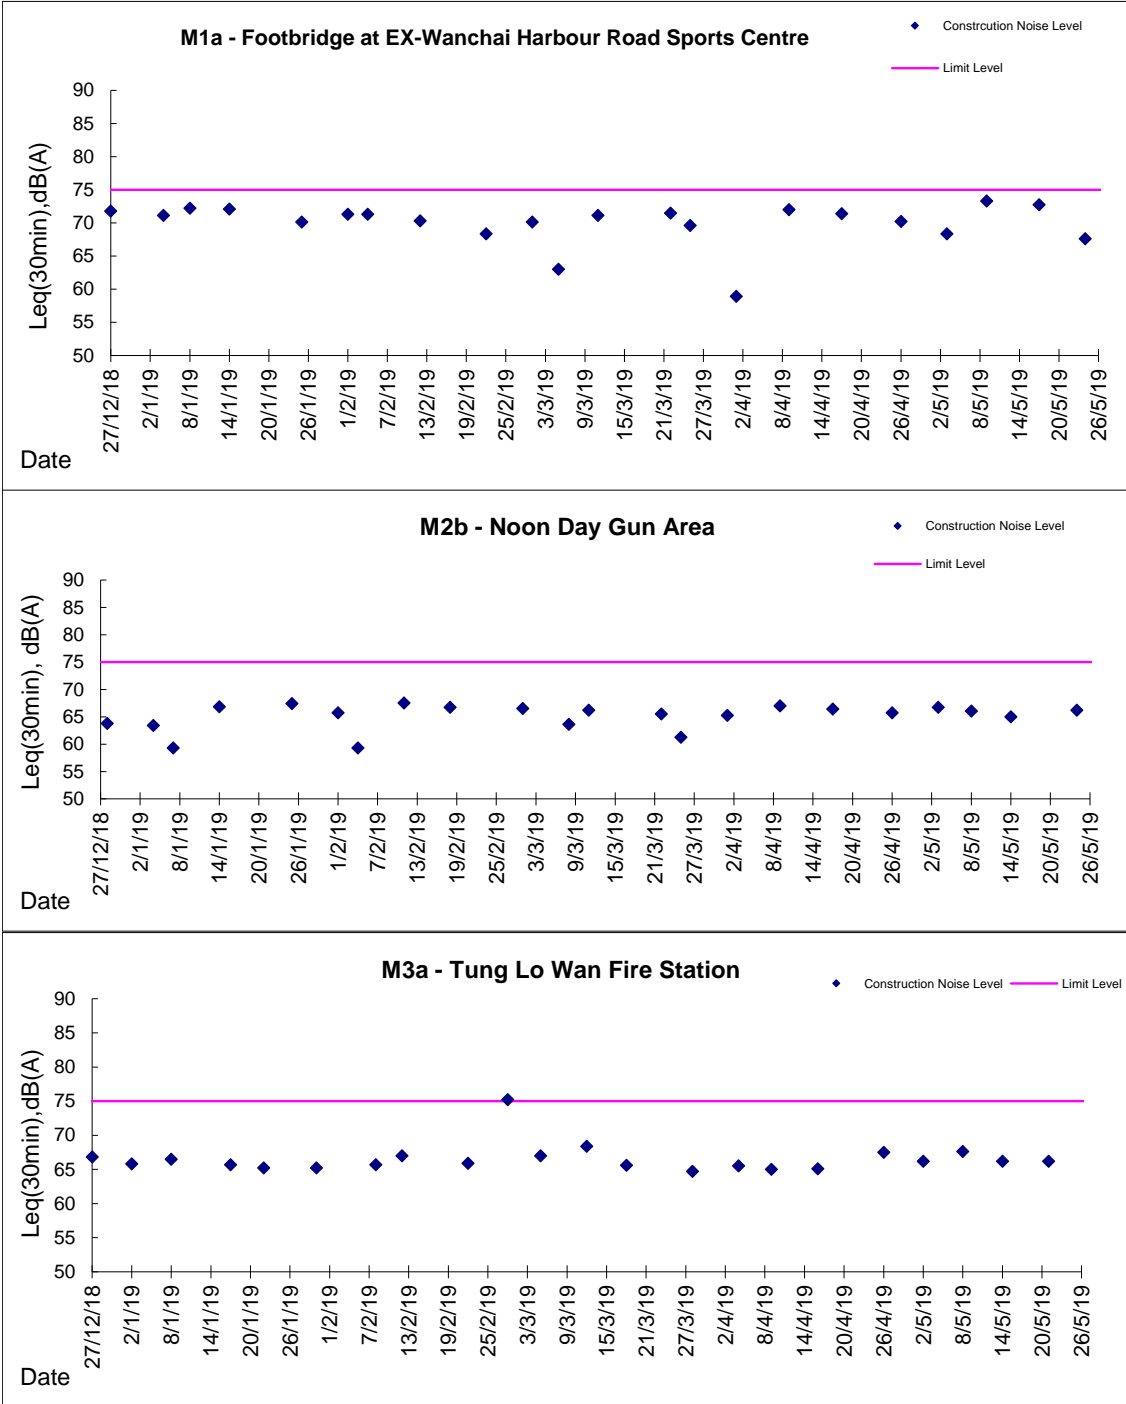

**Graphic Presentation of Noise Monitoring Result**

**Day Time (0700 - 1900hrs on normal weekdays)**

**Graphic Presentation of Noise Monitoring Result**  
**Day Time (0700 - 1900hrs on normal weekdays)**

**Graphic Presentation of Noise Monitoring Result**

**Day Time (0700 - 1900hrs on normal weekdays)**

\* Remark: M7e - IFC (Eastern End of Podium) is a reference monitoring station