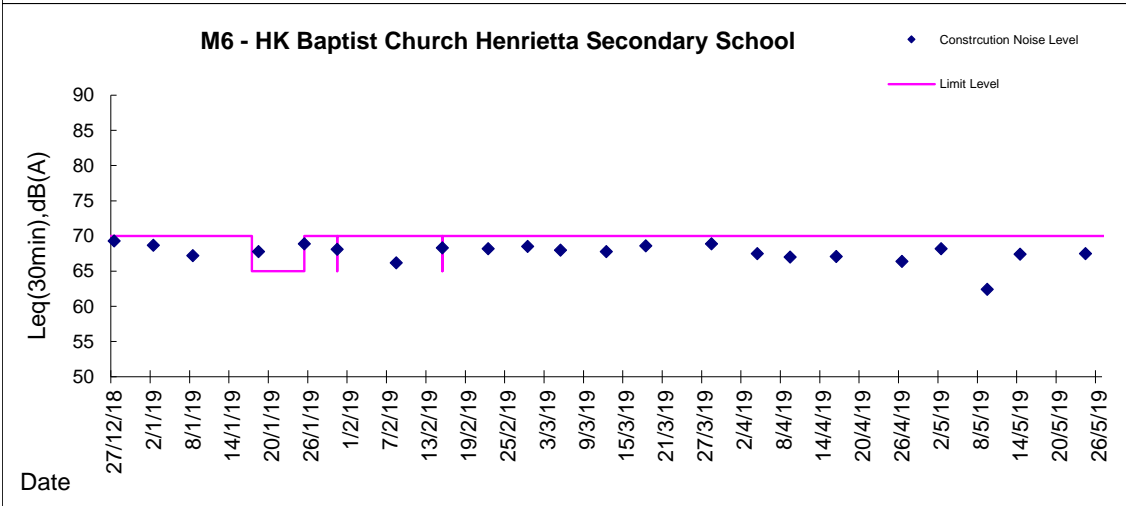

**Graphic Presentation of Noise Monitoring Result**

**Day Time (0700 - 1900hrs on normal weekdays)**

**Graphic Presentation of Noise Monitoring Result**  
**Day Time (0700 - 1900hrs on normal weekdays)**

**Graphic Presentation of Noise Monitoring Result**

**Day Time (0700 - 1900hrs on normal weekdays)**

\* Remark: M7e - IFC (Eastern End of Podium) is a reference monitoring station