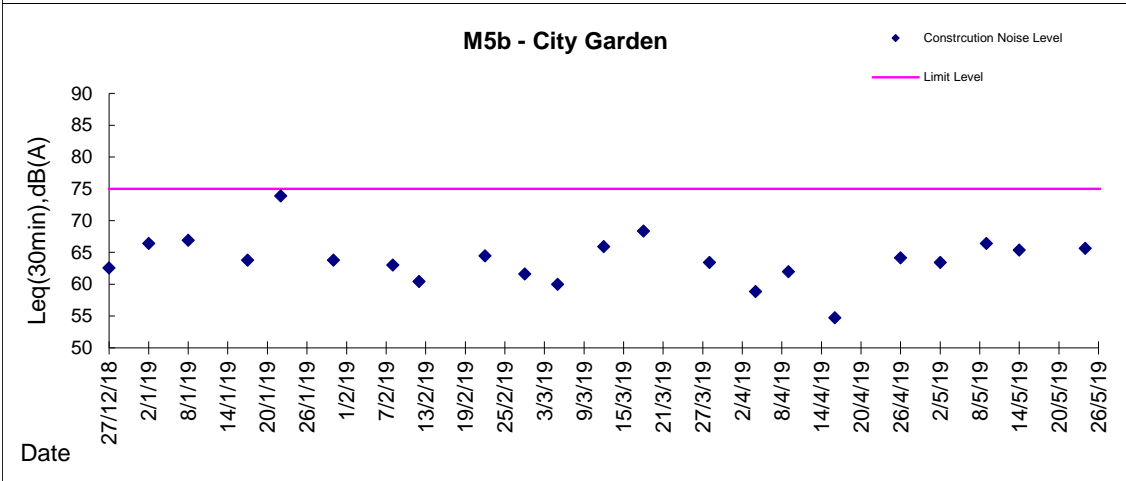

**Graphic Presentation of Noise Monitoring Result**

**Day Time (0700 - 1900hrs on normal weekdays)**

**Graphic Presentation of Noise Monitoring Result**  
**Day Time (0700 - 1900hrs on normal weekdays)**

**Graphic Presentation of Noise Monitoring Result**

**Day Time (0700 - 1900hrs on normal weekdays)**

\* Remark: M7e - IFC (Eastern End of Podium) is a reference monitoring station